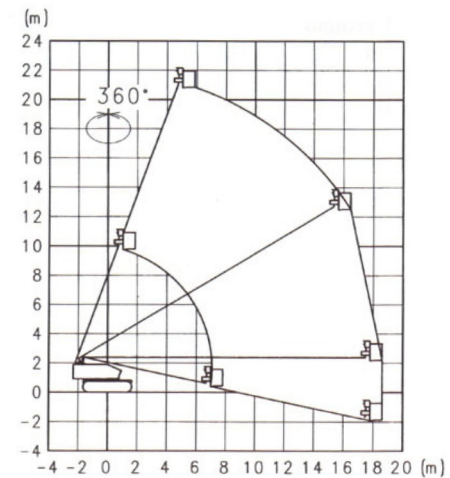

TELESCOPIC CRAWLER BOOM LIFT

AICHI SR21A

Hydraulic platforms and scissor lifts

» AICHI SR21A

Daily price	€ 470
2 to 4 days	€ 375 /day
Weekly price	€ 1375
From 4 weeks	€ 1120 /week

Working height	23,00 m
Loading capacity	227 kg
Length	10,15 m
Width	2,46 m
Height	2,35 m
Weight	14900 kg