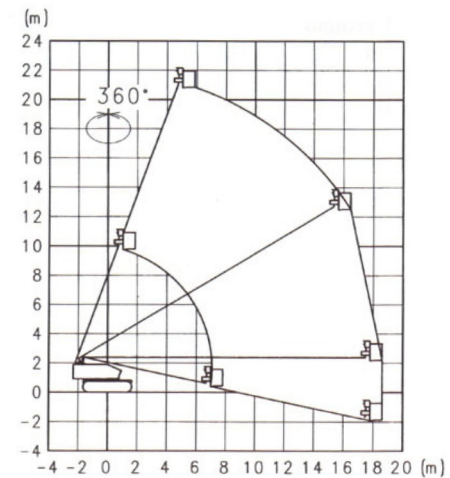

Hydraulic platforms and scissor lifts