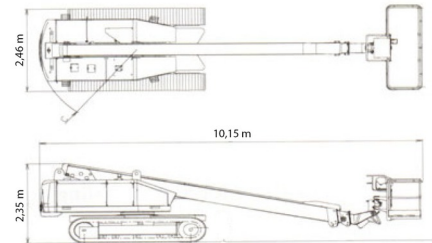

TELESCOPIC CRAWLER BOOM LIFT

AICHI SR21A

Hydraulic platforms and scissor lifts

» AICHI SR21A

Daily price	€ 470
2 to 4 days	€ 375 /day
Weekly price	€ 1375
From 4 weeks	€ 1120 /week

Working height	23,00 m
Loading capacity	227 kg
Length	10,15 m
Width	2,46 m
Height	2,35 m
Weight	14900 kg

ACCESSORIES

- Operator - CAT 1
- Fuel tank 1100 l with pump

- Generator + 4 sockets
- Diesel engine
- Platform load indoors: 2 persons
- Platform load outdoors: 2 persons

With rubber tracks.

Consult our website www.dumarent.be for the technical data sheet