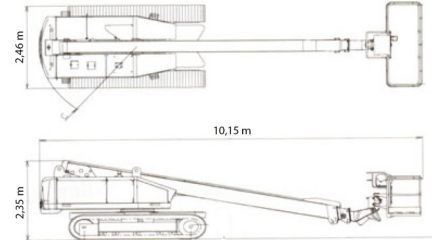

TELESCOPIC CRAWLER BOOM LIFT

# AICHI SR21A

Hydraulic platforms and scissor lifts

» AICHI SR21A

Daily price	€ 470
2 to 4 days	€ 375 /day
Weekly price	€ 1375
From 4 weeks	€ 1120 /week

Working height	23,00 m
Loading capacity	227 kg
Length	10,15 m
Width	2,46 m
Height	2,35 m
Weight	14900 kg