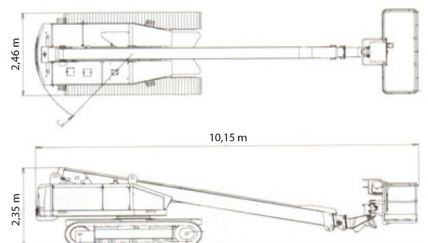

TELESCOPIC CRAWLER BOOM LIFT

# AICHI SR21A

Hydraulic platforms and scissor lifts

» AICHI SR21A

Working height	23,00 m
Loading capacity	227 kg
Length	10,15 m
Width	2,46 m
Height	2,35 m
Weight	14900 kg

ACCESSORIES

- Operator - CAT 1
- Fuel tank 1100 l with pump

- Generator + 4 sockets
- Diesel engine
- Platform load indoors: 2 persons
- Platform load outdoors: 2 persons

With rubber tracks.

Consult our website [www.dumarent.be](http://www.dumarent.be) for the technical data sheet