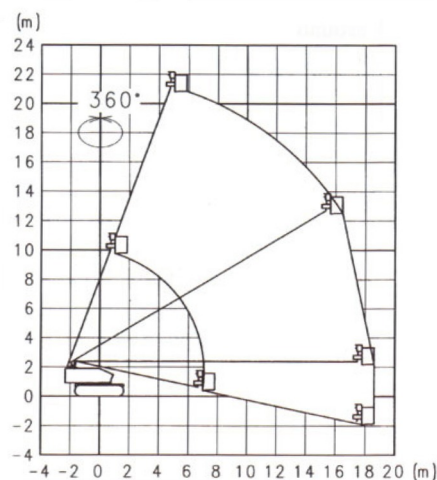

# AICHI SR21A

Hydraulic platforms and scissor lifts

» AICHI SR21A

Working height	23,00 m
Loading capacity	227 kg
Length	10,15 m
Width	2,46 m
Height	2,35 m
Weight	14900 kg

ACCESSORIES

- Operator - CAT 1
- Fuel tank 1100 l with pump