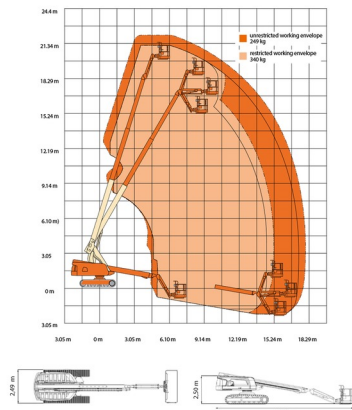

TELESCOPIC CRAWLER BOOM LIFT

Hydraulic platforms and scissor lifts

JLG 660SJC

» JLG 660SJC

Working height	22,12 m
Loading capacity	249 kg
Length	10,79 m
Width	2,49 m
Height	2,50 m
Weight	12270 kg

ACCESSORIES

- Operator - CAT 1
- Fuel tank 1100 l with pump

- Generator + 4 sockets
- Diesel engine
- Anti-entrapment system
- Platform load indoors: 2 persons
- Platform load outdoors: 2 persons

Platform capacity at restricted work envelope: see load chart / With rubber tracks