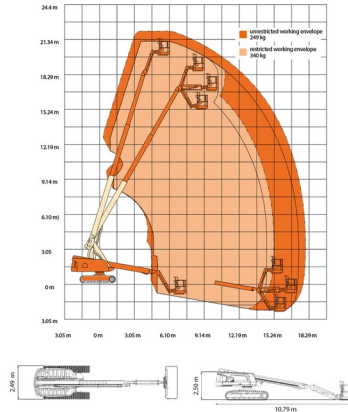

TELESCOPIC CRAWLER BOOM LIFT

Hydraulic platforms and scissor lifts

JLG 660SJC

» JLG 660SJC

Daily price	€ 460
2 to 4 days	€ 370 /day
Weekly price	€ 1375
From 4 weeks	€ 1120 /week

Working height	22,12 m
Loading capacity	249 kg
Length	10,79 m
Width	2,49 m
Height	2,50 m
Weight	12270 kg