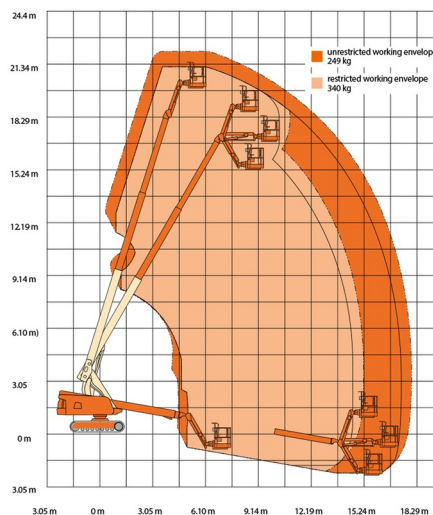

TELESCOPIC CRAWLER BOOM LIFT

Hydraulic platforms and scissor lifts

JLG 660SJC

» JLG 660SJC

Working height	22,12 m
Loading capacity	249 kg
Length	10,79 m
Width	2,49 m
Height	2,50 m
Weight	12270 kg

ACCESSORIES

- Operator - CAT 1
- Fuel tank 1100 l with pump

- Generator + 4 sockets
- Diesel engine
- Anti-entrapment system
- Platform load indoors: 2 persons
- Platform load outdoors: 2 persons

Platform capacity at restricted work envelope: see load chart / With rubber tracks