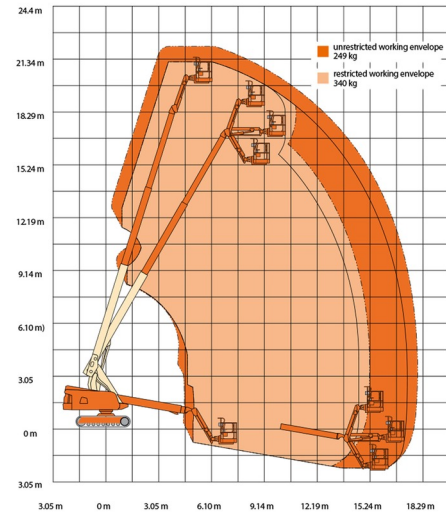

TELESCOPIC CRAWLER BOOM LIFT

Hydraulic platforms and scissor lifts

JLG 660SJC

JLG 660SJC

Daily price	€ 460
2 to 4 days	€ 370 /day
Weekly price	€ 1375
From 4 weeks	€ 1120 /week

Working height	22,12 m
Loading capacity	249 kg
Length	10,79 m
Width	2,49 m
Height	2,50 m
Weight	12270 kg

ACCESSORIES

- Operator - CAT 1
- Fuel tank 1100 l with pump

- Generator + 4 sockets
- Diesel engine
- Anti-entrapment system
- Platform load indoors: 2 persons
- Platform load outdoors: 2 persons

Platform capacity at restricted work envelope: see load chart / With rubber tracks