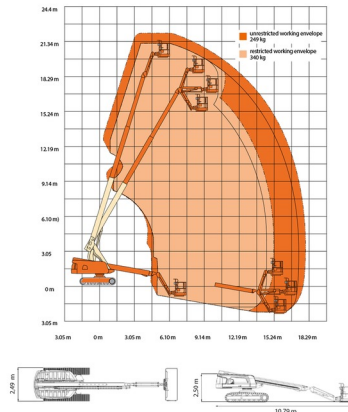

TELESCOPIC CRAWLER BOOM LIFT

Hydraulic platforms and scissor lifts

JLG 660SJC

JLG 660SJC

Daily price	€ 460
2 to 4 days	€ 370 /day
Weekly price	€ 1375
From 4 weeks	€ 1120 /week

Working height	22,12 m
Loading capacity	249 kg
Length	10,79 m
Width	2,49 m
Height	2,50 m
Weight	12270 kg