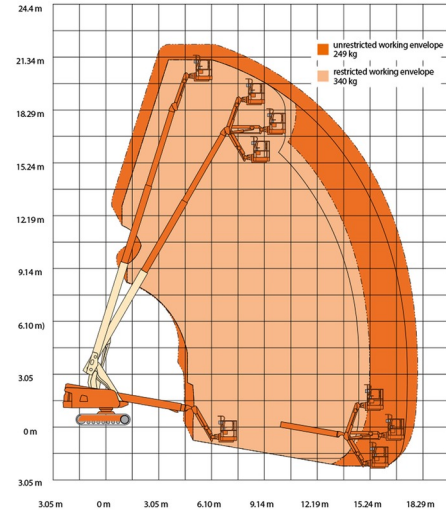

TELESCOPIC CRAWLER BOOM LIFT

Hydraulic platforms and scissor lifts

JLG 660SJC

» JLG 660SJC

Daily price	€ 460
2 to 4 days	€ 370 /day
Weekly price	€ 1375
From 4 weeks	€ 1120 /week

Working height	22,12 m
Loading capacity	249 kg
Length	10,79 m
Width	2,49 m
Height	2,50 m
Weight	12270 kg

ACCESSORIES

- Operator - CAT 1
- Fuel tank 1100 l with pump

- Generator + 4 sockets
- Diesel engine
- Anti-entrapment system
- Platform load indoors: 2 persons
- Platform load outdoors: 2 persons

Platform capacity at restricted work envelope: see load chart / With rubber tracks