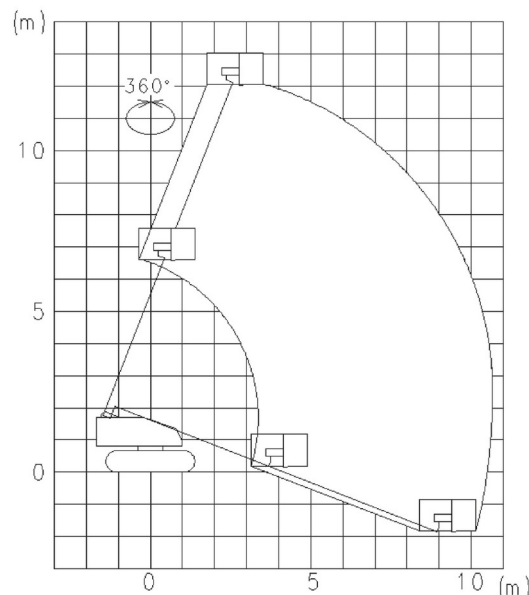

# AICHI SR12C 1SM

» AICHI SR12C 1SM

Daily price	€ 295
2 to 4 days	€ 240 /day
Weekly price	€ 860
From 4 weeks	€ 690 /week

Working height	14,10 m
Loading capacity	250 kg
Length	6,34 m
Width	2,25 m
Height	2,00 m
Weight	7500 kg