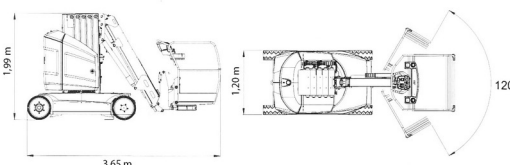

VERTICAL BOOM TYRE

JLG 12E PLUS

Hydraulic platforms and scissor lifts

JLG 12E PLUS

Daily price	€ 175
2 to 4 days	€ 140 /day
Weekly price	€ 515
From 4 weeks	€ 400 /week

Working height	12,65 m
Loading capacity	200 kg
Length	3,65 m
Width	1,20 m
Height	1,99 m
Weight	4900 kg