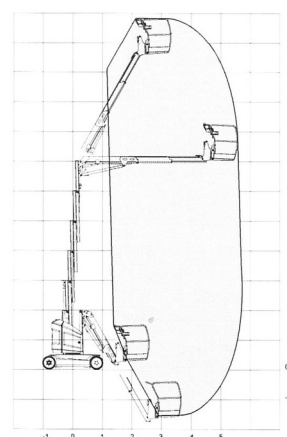

VERTICAL BOOM TYRE

JLG 12E PLUS

Hydraulic platforms and scissor lifts

JLG 12E PLUS

Daily price	€ 175
2 to 4 days	€ 140 /day
Weekly price	€ 515
From 4 weeks	€ 400 /week

Working height	12,65 m
Loading capacity	200 kg
Length	3,65 m
Width	1,20 m
Height	1,99 m
Weight	4900 kg