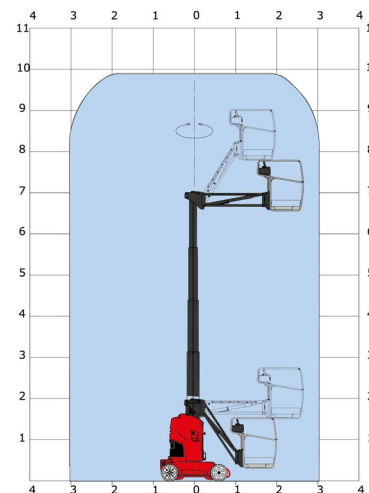

VERTICAL BOOM TYRE

MANITOU 100VJR

Hydraulic platforms and scissor lifts

» MANITOU 100VJR

Daily price	€ 155
2 to 4 days	€ 125 /day
Weekly price	€ 390
From 4 weeks	€ 285 /week

Working height	9,90 m
Loading capacity	200 kg
Length	2,82 m
Width	1,00 m
Height	2,00 m
Weight	2630 kg

ACCESSORIES

- Operator - CAT 1

- 1 socket in working platform
- Platform load outdoors: 1 person
- Platform load indoors: 2 persons
- Battery

Consult our website www.dumarent.be for the technical data sheet