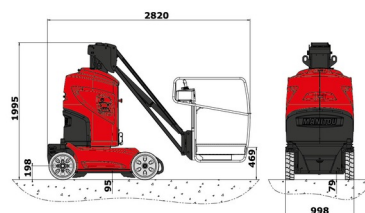

VERTICAL BOOM TYRE

MANITOU 100VJR

Hydraulic platforms and scissor lifts

» MANITOU 100VJR

Working height	9,90 m
Loading capacity	200 kg
Length	2,82 m
Width	1,00 m
Height	2,00 m
Weight	2630 kg

ACCESSORIES

- Operator - CAT 1

- 1 socket in working platform
- Platform load outdoors: 1 person
- Platform load indoors: 2 persons
- Battery

Consult our website www.dumarent.be for the technical data sheet

If you have any questions about this machine or any accessory, please call us at +32(0)56 222 111 or send us an email.