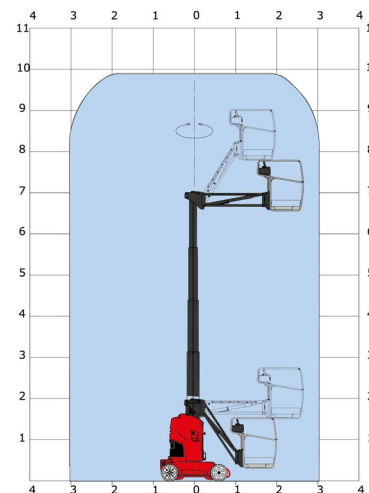

VERTICAL BOOM TYRE

MANITOU 100VJR

Hydraulic platforms and scissor lifts

» MANITOU 100VJR

Working height	9,90 m
Loading capacity	200 kg
Length	2,82 m
Width	1,00 m
Height	2,00 m
Weight	2630 kg

ACCESSORIES

- Operator - CAT 1