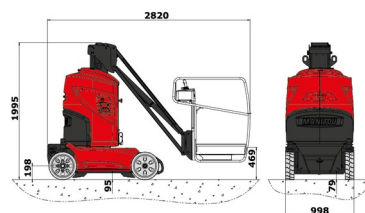

VERTICAL BOOM TYRE

MANITOU 100VJR

Hydraulic platforms and scissor lifts

» MANITOU 100VJR

Daily price	€ 155
2 to 4 days	€ 125 /day
Weekly price	€ 390
From 4 weeks	€ 285 /week

Working height	9,90 m
Loading capacity	200 kg
Length	2,82 m
Width	1,00 m
Height	2,00 m
Weight	2630 kg

ACCESSORIES

- Operator - CAT 1

- 1 socket in working platform
- Platform load outdoors: 1 person
- Platform load indoors: 2 persons
- Battery

Consult our website www.dumarent.be for the technical data sheet