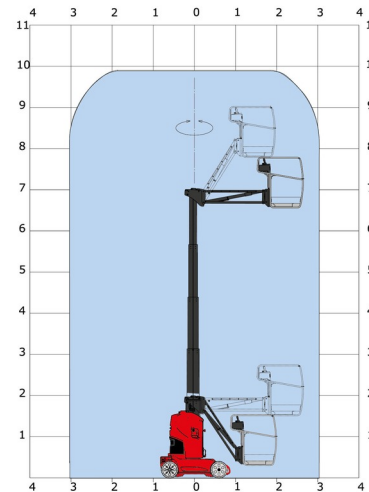

VERTICAL BOOM TYRE

MANITOU 100VJR

Hydraulic platforms and scissor lifts

» MANITOU 100VJR

Daily price	€ 155
2 to 4 days	€ 125 /day
Weekly price	€ 390
From 4 weeks	€ 285 /week

Working height	9,90 m
Loading capacity	200 kg
Length	2,82 m
Width	1,00 m
Height	2,00 m
Weight	2630 kg