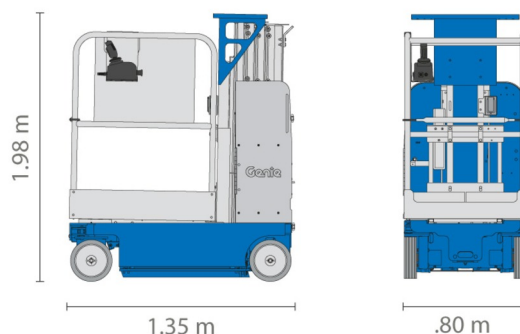

# GENIE GR20 COMPACT

» GENIE GR20 COMPACT

Working height	8,00 m
Loading capacity	159 kg
Length	1,35 m
Width	0,80 m
Height	1,98 m
Weight	1112 kg

ACCESSORIES

- Operator - CAT 1

- 1 socket in working platform
- Platform load indoors: 1 person
- Battery