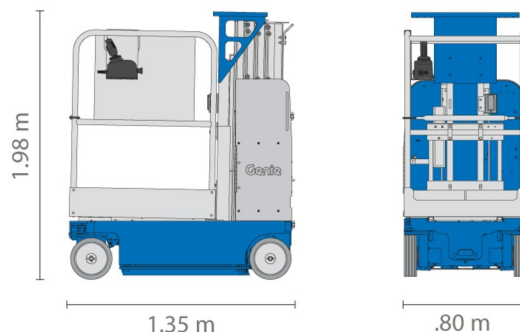

VERTICAL BOOM TYRE

Hydraulic platforms and scissor lifts

GENIE GR20 COMPACT

» GENIE GR20 COMPACT

Daily price	€ 130
2 to 4 days	€ 105 /day
Weekly price	€ 320
From 4 weeks	€ 255 /week

Working height	8,00 m
Loading capacity	159 kg
Length	1,35 m
Width	0,80 m
Height	1,98 m
Weight	1112 kg