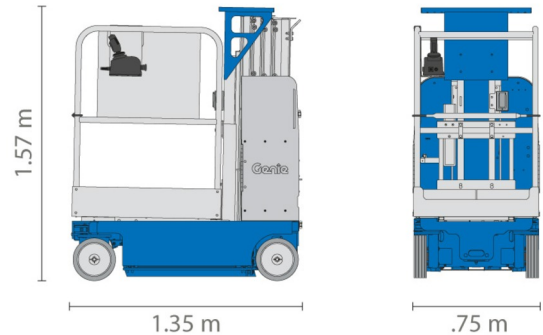

VERTICAL BOOM TYRE

## » GENIE GR15 COMPACT

Daily price	€ 90
2 to 4 days	€ 70 /day
Weekly price	€ 235
From 4 weeks	€ 185 /week

Working height	6,50 m
Loading capacity	159 kg
Length	1,35 m
Width	0,75 m
Height	1,57 m
Weight	994 kg