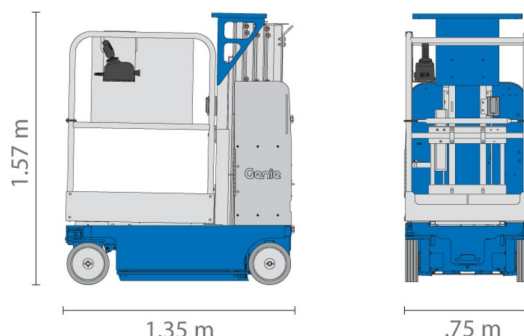

VERTICAL BOOM TYRE

Hydraulic platforms and scissor lifts

GENIE GR12 COMPACT

» GENIE GR12 COMPACT

Working height	5,50 m
Loading capacity	227 kg
Length	1,35 m
Width	0,75 m
Height	1,57 m
Weight	717 kg

ACCESSORIES