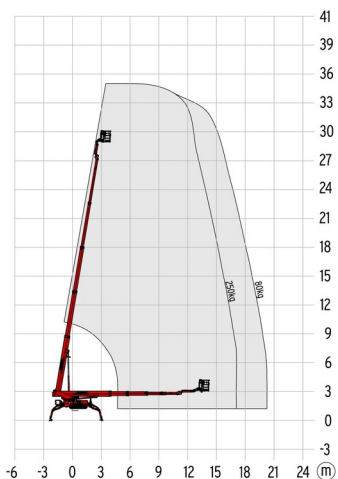

# TEUPEN LEO 35T

» TEUPEN LEO 35T

Daily price	€ 950
2 to 4 days	€ 760 /day
Weekly price	€ 2880
From 4 weeks	€ 2360 /week

Working height	35,00 m
Loading capacity	250 kg
Length	7,50 m
Width	1,58 m
Height	1,98 m
Weight	6000 kg