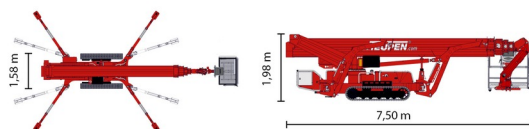

ACCESSORIES

- Operator - CAT 2
- Synthetic ramps

- Generator + 4 sockets
- Diesel engine + electric engine
- Platform load outdoors: 2 persons
- Platform load indoors: 2 persons
- 4 Automatic Stabilisers

Consult our website www.dumarent.be for the technical data sheet

If you have any questions about this machine or any accessory, please call us at +32(0)56 222 111 or send us an email.

There will be a cleaning and environmental charge if the machine is returned dirty or full of mud.

* All prices are VAT excluded.
* A deposit may be requested.

duma rent
on different places !

Duma Rent bvba - Torkonjestraat 23, BE-8510 Marke
T +32(0)56 222 111 • Fax +32(0)56 716 141
info@dumarent.be • www.dumarent.be

Region West-Flanders
056 222 111

Region East-Flanders
09 228 28 22

Region Antwerp
03 887 87 81

Region Brussels
02 705 05 09

Region Charleroi
071 33 36 38