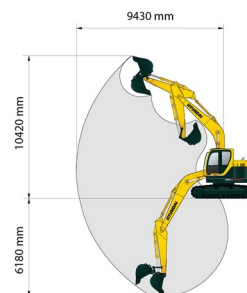

AERIAL WORK PLATFORM

TEUPEN LEO 30T+

Hydraulic platforms and scissor lifts

» TEUPEN LEO 30T+

Working height	30,00 m
Loading capacity	400 kg
Length	7,70 m
Width	1,58 m
Height	1,98 m
Weight	4500 kg

ACCESSORIES

- Operator - CAT 2
- Synthetic ramps

- 4 Automatic Stabilisers
- Generator + 4 sockets
- Diesel engine + electric engine
- Platform load indoors: 2 persons
- Platform load outdoors: 2 persons

Consult our website www.dumarent.be for the technical data sheet