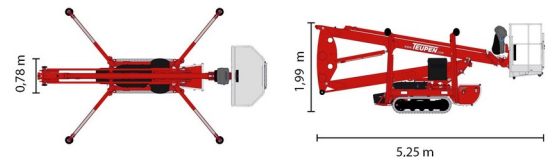

AERIAL WORK PLATFORM

TEUPEN LEO 30T

Hydraulic platforms and scissor lifts

» TEUPEN LEO 30T

Working height	30,00 m
Loading capacity	200 kg
Length	7,20 m
Width	1,58 m
Height	1,98 m
Weight	4225 kg

ACCESSORIES

- Operator - CAT 2
- Synthetic ramps

- Generator + 4 sockets
- Diesel engine + electric engine
- Platform load indoors: 2 persons
- Platform load outdoors: 2 persons
- 4 Automatic Stabilisers

Consult our website www.dumarent.be for the technical data sheet