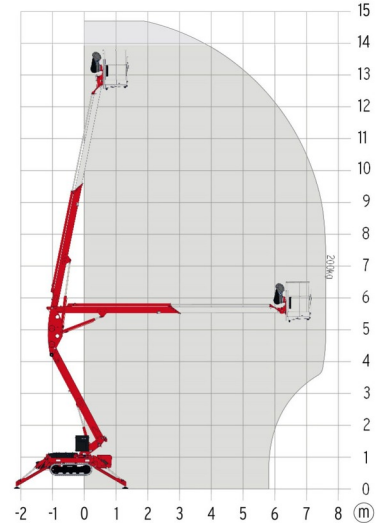

AERIAL WORK PLATFORM

TEUPEN LEO 30T

Hydraulic platforms and scissor lifts

» TEUPEN LEO 30T

Working height	30,00 m
Loading capacity	200 kg
Length	7,20 m
Width	1,58 m
Height	1,98 m
Weight	4225 kg

ACCESSORIES

- Operator - CAT 2
- Synthetic ramps

- Generator + 4 sockets
- Diesel engine + electric engine
- Platform load indoors: 2 persons
- Platform load outdoors: 2 persons
- 4 Automatic Stabilisers

Consult our website www.dumarent.be for the technical data sheet