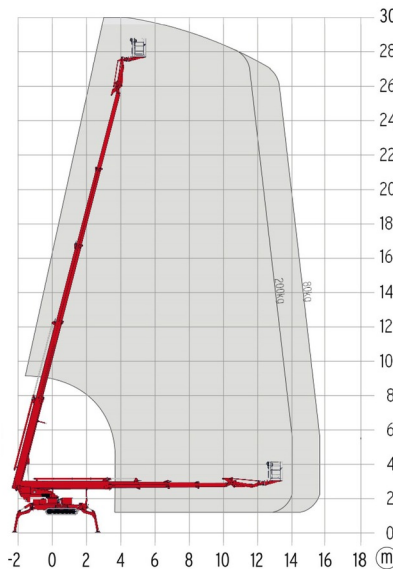

# TEUPEN LEO 30T

Hydraulic platforms and scissor lifts

» TEUPEN LEO 30T

Daily price	€ 770
2 to 4 days	€ 615 /day
Weekly price	€ 2345
From 4 weeks	€ 1915 /week

Working height	30,00 m
Loading capacity	200 kg
Length	7,20 m
Width	1,58 m
Height	1,98 m
Weight	4225 kg