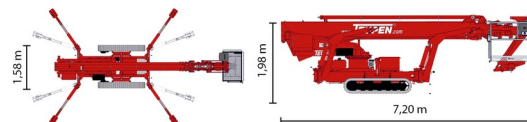

# TEUPEN LEO 30T

Hydraulic platforms and scissor lifts

» TEUPEN LEO 30T

Daily price	€ 770
2 to 4 days	€ 615 /day
Weekly price	€ 2345
From 4 weeks	€ 1915 /week

Working height	30,00 m
Loading capacity	200 kg
Length	7,20 m
Width	1,58 m
Height	1,98 m
Weight	4225 kg