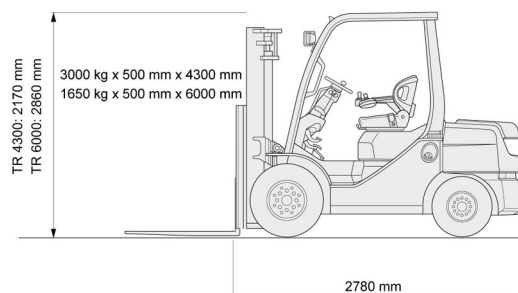

AERIAL WORK PLATFORM

TEUPEN LEO 18GT+

Hydraulic platforms and scissor lifts

» TEUPEN LEO 18GT+

Working height	17,60 m
Loading capacity	200 kg
Length	5,20 m
Width	0,78 m
Height	1,99 m
Weight	2400 kg

ACCESSORIES

- Operator - CAT 1
- Synthetic ramps

- 1 socket in working platform
- Diesel engine + electric engine
- Platform load indoors: 2 persons
- Platform load outdoors: 2 persons
- 4 Automatic Stabilisers

Consult our website www.dumarent.be for the technical data sheet