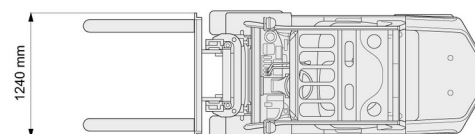

AERIAL WORK PLATFORM

TEUPEN LEO 18GT+

Hydraulic platforms and scissor lifts

» TEUPEN LEO 18GT+

Working height	17,60 m
Loading capacity	200 kg
Length	5,20 m
Width	0,78 m
Height	1,99 m
Weight	2400 kg

ACCESSORIES

- Operator - CAT 1
- Synthetic ramps

- 1 socket in working platform
- Diesel engine + electric engine
- Platform load indoors: 2 persons
- Platform load outdoors: 2 persons
- 4 Automatic Stabilisers

Consult our website www.dumarent.be for the technical data sheet