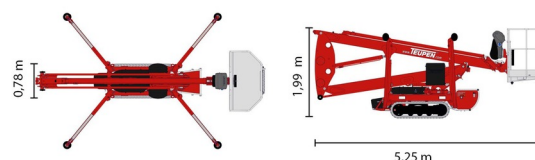

AERIAL WORK PLATFORM

TEUPEN LEO 15GT

Hydraulic platforms and scissor lifts

» TEUPEN LEO 15GT

Working height	14,90 m
Loading capacity	200 kg
Length	5,25 m
Width	0,78 m
Height	1,99 m
Weight	1950 kg

ACCESSORIES

- Operator - CAT 1
- Synthetic ramps

- 1 socket in working platform
- Diesel engine + electric engine
- Platform load outdoors: 2 persons
- Platform load indoors: 2 persons
- 4 Automatic Stabilisers

Consult our website www.dumarent.be for the technical data sheet