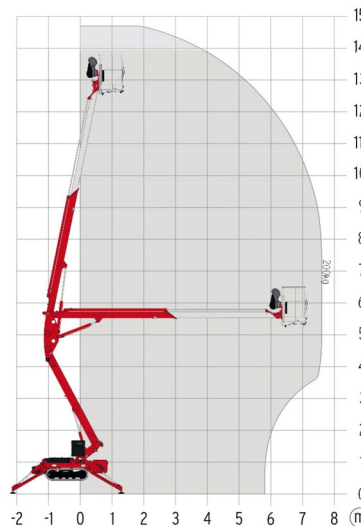

## » TEUPEN LEO 15GT

Daily price	€ 275
2 to 4 days	€ 220 /day
Weekly price	€ 850
From 4 weeks	€ 680 /week

Working height	14,90 m
Loading capacity	200 kg
Length	5,25 m
Width	0,78 m
Height	1,99 m
Weight	1950 kg