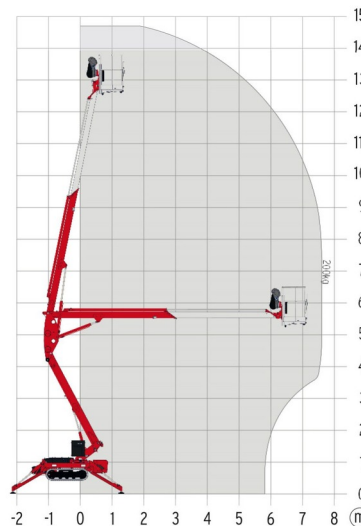

AERIAL WORK PLATFORM

TEUPEN LEO 15GT

Hydraulic platforms and scissor lifts

» TEUPEN LEO 15GT

Working height	14,90 m
Loading capacity	200 kg
Length	5,25 m
Width	0,78 m
Height	1,99 m
Weight	1950 kg

ACCESSORIES

- Operator - CAT 1
- Synthetic ramps

- 1 socket in working platform
- Diesel engine + electric engine
- Platform load outdoors: 2 persons
- Platform load indoors: 2 persons
- 4 Automatic Stabilisers

Consult our website www.dumarent.be for the technical data sheet