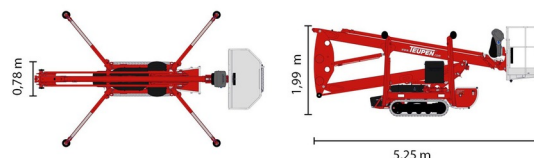

## » TEUPEN LEO 15GT

Daily price	€ 275
2 to 4 days	€ 220 /day
Weekly price	€ 850
From 4 weeks	€ 680 /week

Working height	14,90 m
Loading capacity	200 kg
Length	5,25 m
Width	0,78 m
Height	1,99 m
Weight	1950 kg