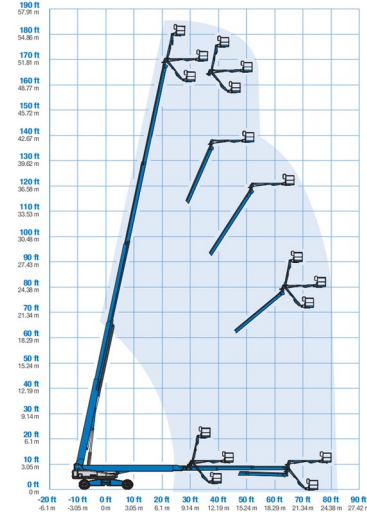

TELESCOPIC BOOM LIFT

GENIE SX180

Hydraulic platforms and scissor lifts

» GENIE SX180

Daily price	€ 1485
2 to 4 days	€ 1190 /day
Weekly price	€ 4260
From 4 weeks	€ 3165 /week

Working height	56,86 m
Drive	4x4x4
Loading capacity	340 kg
Length	14,33 m
Width	2,49 m
Height	3,05 m
Weight	24948 kg