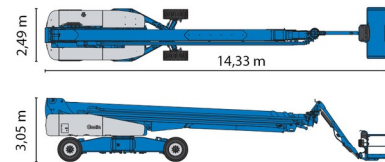

TELESCOPIC BOOM LIFT

GENIE SX180

Hydraulic platforms and scissor lifts

» GENIE SX180

Daily price	€ 1485
2 to 4 days	€ 1190 /day
Weekly price	€ 4260
From 4 weeks	€ 3165 /week

Working height	56,86 m
Drive	4x4x4
Loading capacity	340 kg
Length	14,33 m
Width	2,49 m
Height	3,05 m
Weight	24948 kg