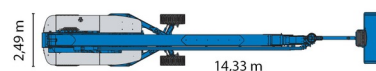

TELESCOPIC BOOM LIFT

## » GENIE SX180

Daily price	€ 1485
2 to 4 days	€ 1190 /day
Weekly price	€ 4260
From 4 weeks	€ 3165 /week

Working height	56,86 m
Drive	4x4x4
Loading capacity	340 kg
Length	14,33 m
Width	2,49 m
Height	3,05 m
Weight	24948 kg