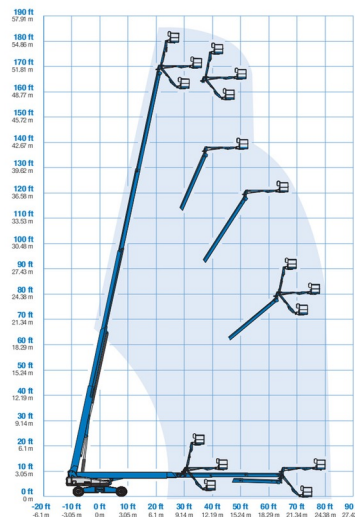

TELESCOPIC BOOM LIFT

## » GENIE SX180

Daily price	€ 1485
2 to 4 days	€ 1190 /day
Weekly price	€ 4260
From 4 weeks	€ 3165 /week

Working height	56,86 m
Drive	4x4x4
Loading capacity	340 kg
Length	14,33 m
Width	2,49 m
Height	3,05 m
Weight	24948 kg