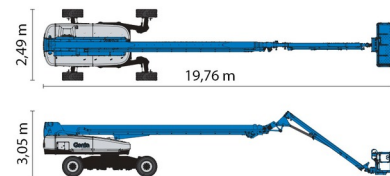

TELESCOPIC BOOM LIFT

## » GENIE SX135 XC

Daily price	€ 1100
2 to 4 days	€ 880 /day
Weekly price	€ 3275
From 4 weeks	€ 2750 /week

Working height	43,15 m
Drive	4x4x4
Loading capacity	300 kg
Length	19,76 m
Width	2,49 m
Height	3,05 m
Weight	21546 kg