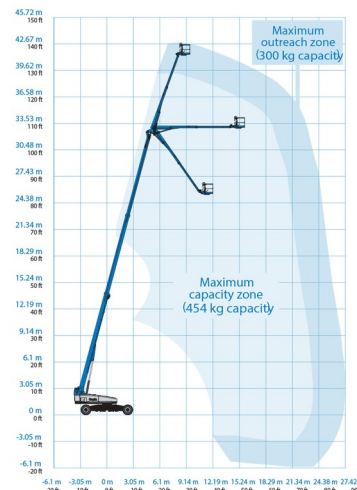

TELESCOPIC BOOM LIFT

GENIE SX135 XC

Hydraulic platforms and scissor lifts

» GENIE SX135 XC

Working height	43,15 m
Drive	4x4x4
Loading capacity	300 kg
Length	19,76 m
Width	2,49 m
Height	3,05 m
Weight	21546 kg

ACCESSORIES

- Operator - CAT 2
- Fuel tank 1100 l with pump
- Licence plate

- Generator + 4 sockets
- Diesel engine
- Anti-entrapment system
- Platform load indoors: 2 persons
- Platform load outdoors: 2 persons

When the jib stay is extended, load capacity drops back to 300 kg.

Consult our website www.dumarent.be for the technical data sheet

If you have any questions about this machine or any accessory, please call us at +32(0)56 222 111 or send us an email.