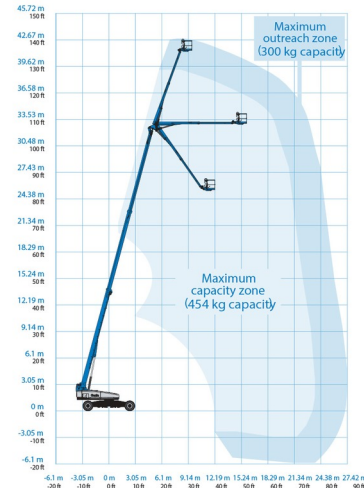

TELESCOPIC BOOM LIFT

## » GENIE SX135 XC

Daily price	€ 1100
2 to 4 days	€ 880 /day
Weekly price	€ 3275
From 4 weeks	€ 2750 /week

Working height	43,15 m
Drive	4x4x4
Loading capacity	300 kg
Length	19,76 m
Width	2,49 m
Height	3,05 m
Weight	21546 kg