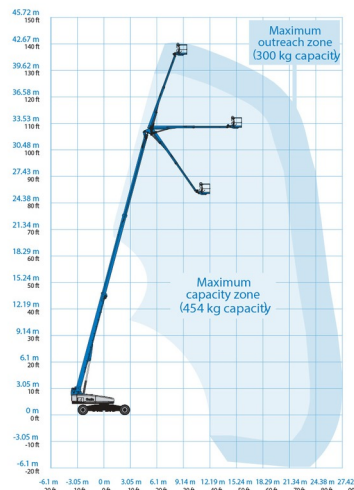

TELESCOPIC BOOM LIFT

## » GENIE SX135 XC

Daily price	€ 1100
2 to 4 days	€ 880 /day
Weekly price	€ 3275
From 4 weeks	€ 2750 /week

Working height	43,15 m
Drive	4x4x4
Loading capacity	300 kg
Length	19,76 m
Width	2,49 m
Height	3,05 m
Weight	21546 kg