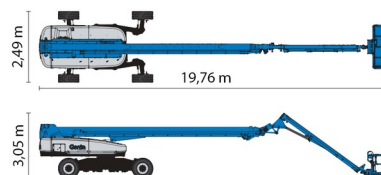

TELESCOPIC BOOM LIFT

## » GENIE SX135 XC

Daily price	€ 1100
2 to 4 days	€ 880 /day
Weekly price	€ 3275
From 4 weeks	€ 2750 /week

Working height	43,15 m
Drive	4x4x4
Loading capacity	300 kg
Length	19,76 m
Width	2,49 m
Height	3,05 m
Weight	21546 kg