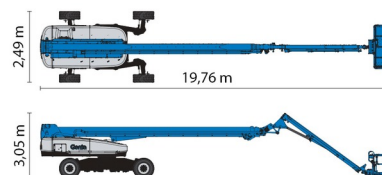

TELESCOPIC BOOM LIFT

GENIE SX135 XC

Hydraulic platforms and scissor lifts

» GENIE SX135 XC

Working height	43,15 m
Drive	4x4x4
Loading capacity	300 kg
Length	19,76 m
Width	2,49 m
Height	3,05 m
Weight	21546 kg