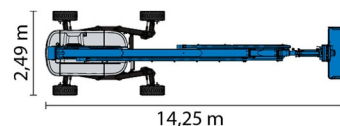

TELESCOPIC BOOM LIFT

GENIE SX125XC

Hydraulic platforms and scissor lifts

GENIE SX125XC

Daily price	€ 900
2 to 4 days	€ 720 /day
Weekly price	€ 2570
From 4 weeks	€ 1670 /week

Working height	40,00 m
Drive	4x4x4
Loading capacity	454 kg
Length	14,25 m
Width	2,49 m
Height	3,05 m
Weight	20700 kg