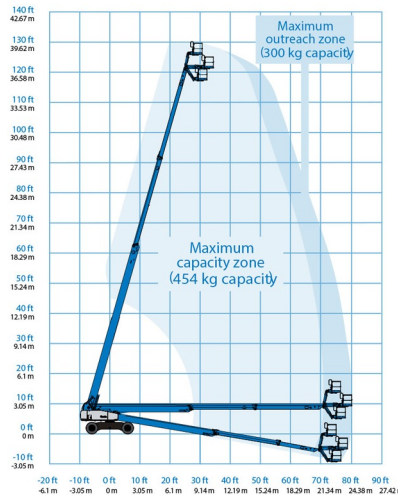

TELESCOPIC BOOM LIFT

GENIE SX125XC

Hydraulic platforms and scissor lifts

GENIE SX125XC

Daily price	€ 900
2 to 4 days	€ 720 /day
Weekly price	€ 2570
From 4 weeks	€ 1670 /week

Working height	40,00 m
Drive	4x4x4
Loading capacity	454 kg
Length	14,25 m
Width	2,49 m
Height	3,05 m
Weight	20700 kg