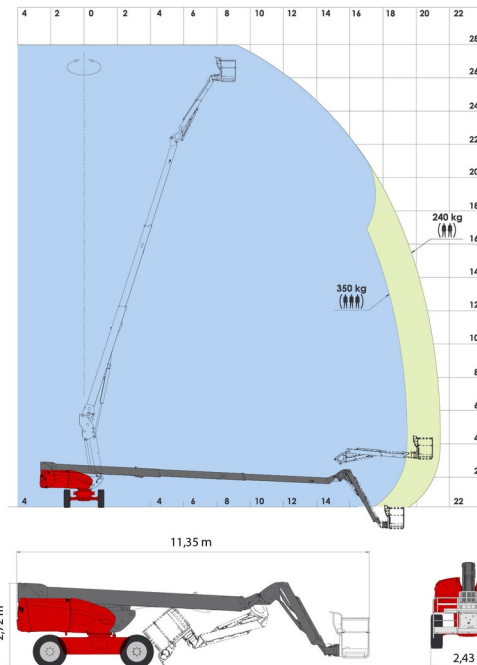

TELESCOPIC BOOM LIFT

MANITOU 280TJ

Hydraulic platforms and scissor lifts

MANITOU 280TJ

Daily price	€ 470
2 to 4 days	€ 375 /day
Weekly price	€ 1405
From 4 weeks	€ 1085 /week

Working height	27,75 m
Drive	4x4x4
Loading capacity	350 kg
Length	11,35 m
Width	2,43 m
Height	2,75 m
Weight	16500 kg