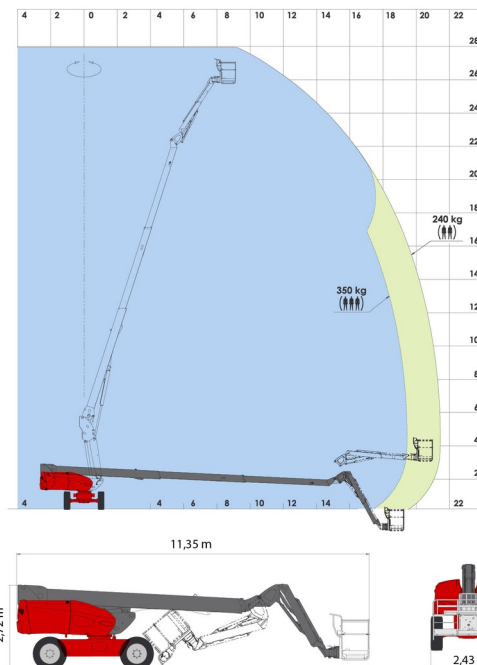

TELESCOPIC BOOM LIFT

MANITOU 280TJ

Hydraulic platforms and scissor lifts

» MANITOU 280TJ

Working height	27,75 m
Drive	4x4x4
Loading capacity	350 kg
Length	11,35 m
Width	2,43 m
Height	2,75 m
Weight	16500 kg

Platform capacity at restricted work envelope: see load chart

Consult our website www.dumarent.be for the technical data sheet

If you have any questions about this machine or any accessory, please call us at +32(0)56 222 111 or send us an email.