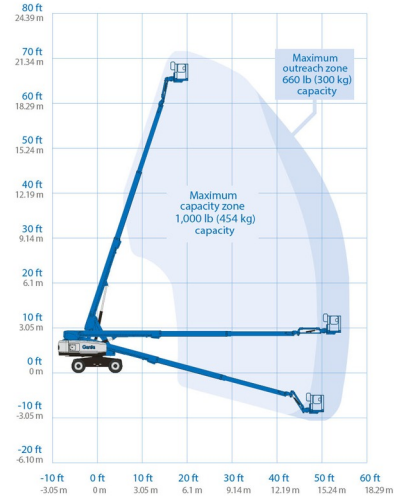

TELESCOPIC BOOM LIFT

GENIE S65XC

Hydraulic platforms and scissor lifts

» GENIE S65XC

Daily price	€ 320
2 to 4 days	€ 255 /day
Weekly price	€ 920
From 4 weeks	€ 740 /week

Working height	21,00 m
Drive	4x4
Loading capacity	454 kg
Length	9,73 m
Width	2,49 m
Height	2,72 m
Weight	11294 kg