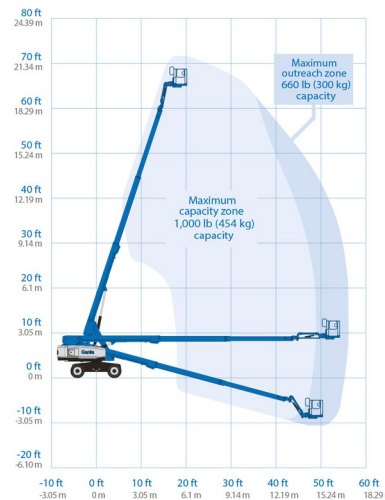

TELESCOPIC BOOM LIFT

GENIE S65XC

Hydraulic platforms and scissor lifts

» GENIE S65XC

Working height	21,00 m
Drive	4x4
Loading capacity	454 kg
Length	9,73 m
Width	2,49 m
Height	2,72 m
Weight	11294 kg

ACCESSORIES

- Operator - CAT 1
- Fuel tank 1100 l with pump
- Licence plate

- Generator + 4 sockets
- Diesel engine
- Anti-entrapment system
- Platform load indoors: 2 persons
- Platform load outdoors: 2 persons

Platform capacity at restricted work envelope: see load chart