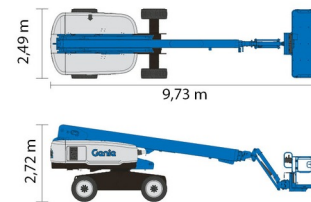

TELESCOPIC BOOM LIFT

GENIE S65XC

Hydraulic platforms and scissor lifts

» GENIE S65XC

Daily price	€ 320
2 to 4 days	€ 255 /day
Weekly price	€ 920
From 4 weeks	€ 740 /week

Working height	21,00 m
Drive	4x4
Loading capacity	454 kg
Length	9,73 m
Width	2,49 m
Height	2,72 m
Weight	11294 kg