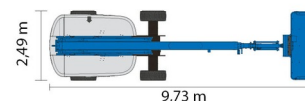

TELESCOPIC BOOM LIFT

GENIE S65XC

Hydraulic platforms and scissor lifts

» GENIE S65XC

Working height	21,00 m
Drive	4x4
Loading capacity	454 kg
Length	9,73 m
Width	2,49 m
Height	2,72 m
Weight	11294 kg

ACCESSORIES