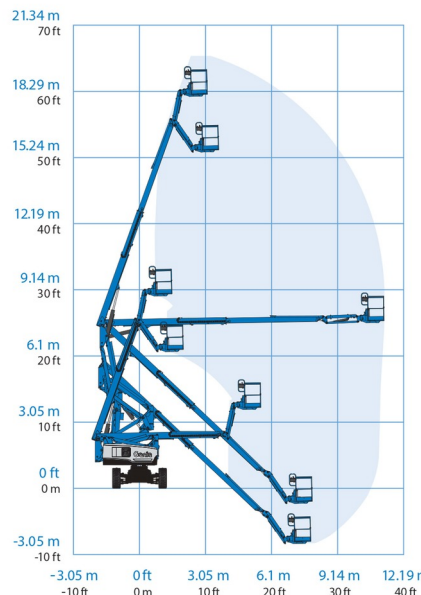

ARTICULATED BOOMS HYBRID

GENIE Z60 FE 4x4

Hydraulic platforms and scissor lifts

» GENIE Z60 FE 4x4

Daily price	€ 345
2 to 4 days	€ 275 /day
Weekly price	€ 965
From 4 weeks	€ 820 /week

Working height	20,16 m
Drive	4x4
Loading capacity	227 kg
Length	8,15 m
Width	2,49 m
Height	2,54 m
Weight	7686 kg