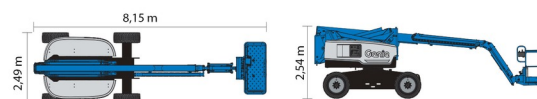

ARTICULATED BOOMS HYBRID

GENIE Z60 FE 4x4

Hydraulic platforms and scissor lifts

» GENIE Z60 FE 4x4

Daily price	€ 345
2 to 4 days	€ 275 /day
Weekly price	€ 965
From 4 weeks	€ 820 /week

Working height	20,16 m
Drive	4x4
Loading capacity	227 kg
Length	8,15 m
Width	2,49 m
Height	2,54 m
Weight	7686 kg

ACCESSORIES

- Operator - CAT 1

- 1 socket in working platform
- Hybrid
- Anti-entrapment system
- Platform load indoors: 2 persons
- Platform load outdoors: 2 persons

Suitable for indoor and outdoor applications - Non marking tyres