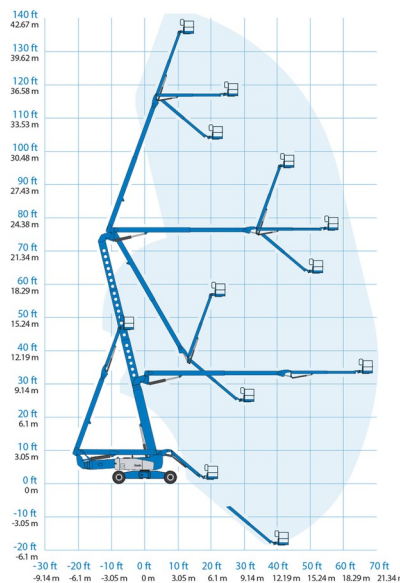

# GENIE ZX135/70

Hydraulic platforms and scissor lifts

» GENIE ZX135/70

Working height	43,15 m
Drive	4x4x4
Loading capacity	272 kg
Length	12,93 m
Width	2,49 m
Height	3,09 m
Weight	20502 kg

**ACCESSORIES**

- Operator - CAT 2
- Fuel tank 1100 l with pump
- Licence plate

- Generator + 4 sockets
- Diesel engine
- Platform load indoors: 2 persons
- Platform load outdoors: 2 persons
- Anti-entrapment system

Consult our website [www.dumarent.be](http://www.dumarent.be) for the technical data sheet