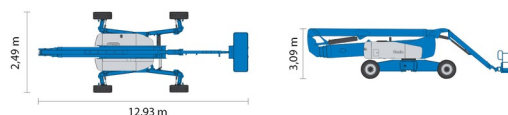

ARTICULATED BOOM DIESEL

# GENIE ZX135/70

Hydraulic platforms and scissor lifts

» GENIE ZX135/70

Working height	43,15 m
Drive	4x4x4
Loading capacity	272 kg
Length	12,93 m
Width	2,49 m
Height	3,09 m
Weight	20502 kg

**ACCESSORIES**

- Operator - CAT 2
- Fuel tank 1100 l with pump
- Licence plate

- Generator + 4 sockets
- Diesel engine
- Platform load indoors: 2 persons
- Platform load outdoors: 2 persons
- Anti-entrapment system

Consult our website [www.dumarent.be](http://www.dumarent.be) for the technical data sheet