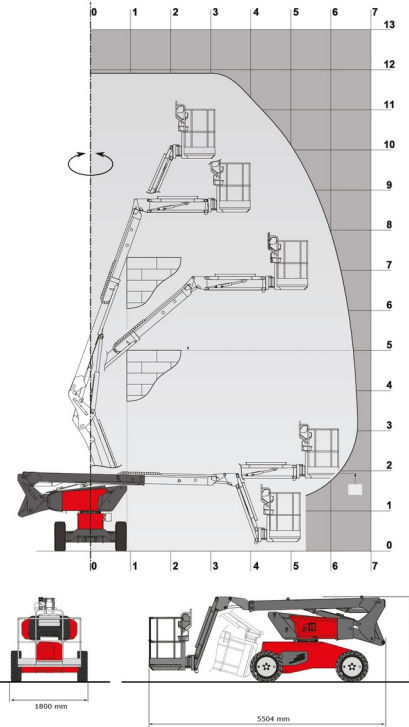

ARTICULATED BOOM DIESEL

MANITOU MAN'GO 12

Hydraulic platforms and scissor lifts

» MANITOU MAN'GO 12

Daily price	€ 170
2 to 4 days	€ 135 /day
Weekly price	€ 490
From 4 weeks	€ 400 /week

Working height	12,00 m
Drive	4x4
Loading capacity	230 kg
Length	5,50 m
Width	1,80 m
Height	2,02 m
Weight	4150 kg

ACCESSORIES

- Operator - CAT 1
- Fuel tank 1100 l with pump
- Licence plate

-  Generator + 4 sockets
-  Diesel engine
-  Anti-entrapment system
-  Platform load outdoors: 2 persons
-  Platform load indoors: 2 persons