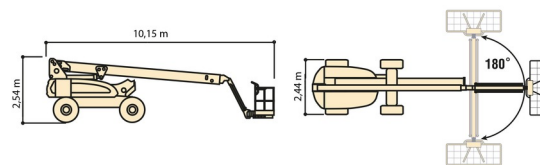

ACCESSORIES

- Operator - CAT 1

- 1 socket in working platform
- Platform load indoors: 2 persons
- Platform load outdoors: 2 persons
- Battery
- Anti-entrapment system

Consult our website www.dumarent.be for the technical data sheet

If you have any questions about this machine or any accessory, please call us at +32(0)56 222 111 or send us an email.

There will be a cleaning and environmental charge if the machine is returned dirty or full of mud.

* All prices are VAT excluded.
* A deposit may be requested.

duma rent
on different places !

Duma Rent bvba - Torkonjestraat 23, BE-8510 Marke
T +32(0)56 222 111 • Fax +32(0)56 716 141
info@dumarent.be • www.dumarent.be

Region West-Flanders
056 222 111

Region East-Flanders
09 228 28 22

Region Antwerp
03 887 87 81

Region Brussels
02 705 05 09

Region Charleroi
071 33 36 38