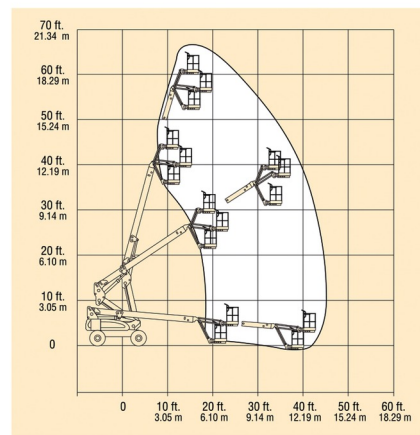

ARTICULATED BOOMS ELECTRIC

JLG E600JP

Hydraulic platforms and scissor lifts

» JLG E600JP

Daily price	€ 295
2 to 4 days	€ 240 /day
Weekly price	€ 890
From 4 weeks	€ 715 /week

Working height	20,39 m
Loading capacity	237 kg
Length	10,15 m
Width	2,44 m
Height	2,54 m
Weight	7000 kg