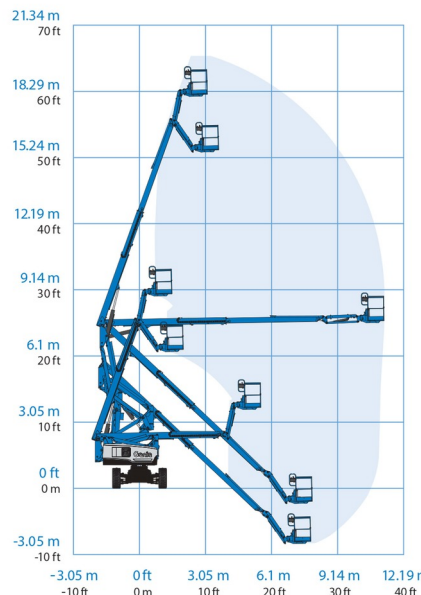

ARTICULATED BOOMS ELECTRIC

GENIE Z60/37DC

Hydraulic platforms and scissor lifts

» GENIE Z60/37DC

Daily price	€ 295
2 to 4 days	€ 240 /day
Weekly price	€ 890
From 4 weeks	€ 715 /week

Working height	20,16 m
Drive	4x4
Loading capacity	227 kg
Length	8,15 m
Width	2,49 m
Height	2,54 m
Weight	7530 kg