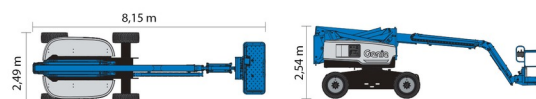

ARTICULATED BOOMS ELECTRIC

GENIE Z60/37DC

Hydraulic platforms and scissor lifts

» GENIE Z60/37DC

Daily price	€ 295
2 to 4 days	€ 240 /day
Weekly price	€ 890
From 4 weeks	€ 715 /week

Working height	20,16 m
Drive	4x4
Loading capacity	227 kg
Length	8,15 m
Width	2,49 m
Height	2,54 m
Weight	7530 kg

ACCESSORIES

- Operator - CAT 1

- 1 socket in working platform
- Platform load indoors: 2 persons
- Platform load outdoors: 2 persons
- Anti-entrapment system
- Battery

Non marking tyres.

Consult our website www.dumarent.be for the technical data sheet