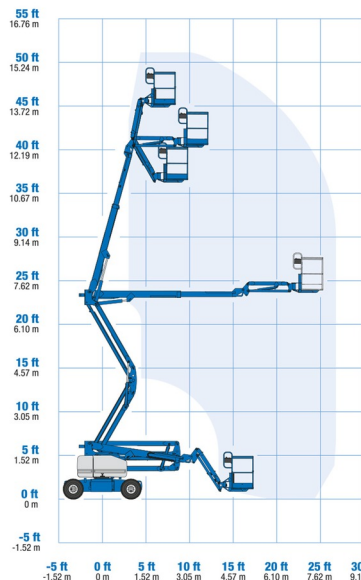

# GENIE Z45 JDC

Hydraulic platforms and scissor lifts

» GENIE Z45 JDC

Working height	15,87 m
Loading capacity	227 kg
Length	6,83 m
Width	1,79 m
Height	2,00 m
Weight	7394 kg

ACCESSORIES

- Operator - CAT 1

- 1 socket in working platform
- Platform load indoors: 2 persons
- Platform load outdoors: 2 persons
- Battery