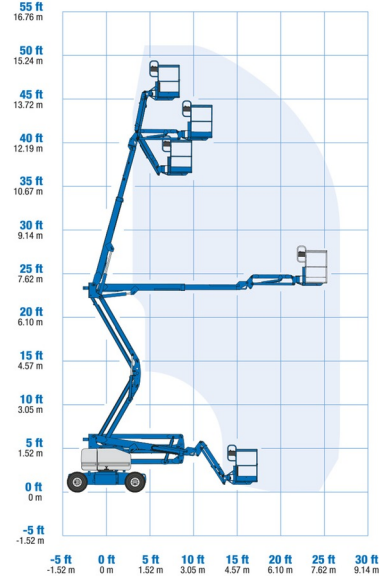

ARTICULATED BOOMS ELECTRIC

GENIE Z45 JDC

Hydraulic platforms and scissor lifts

» GENIE Z45 JDC

Daily price	€ 175
2 to 4 days	€ 140 /day
Weekly price	€ 515
From 4 weeks	€ 400 /week

Working height	15,87 m
Loading capacity	227 kg
Length	6,83 m
Width	1,79 m
Height	2,00 m
Weight	7394 kg

ACCESSORIES

- Operator - CAT 1

- 1 socket in working platform
- Platform load indoors: 2 persons
- Platform load outdoors: 2 persons
- Battery

Consult our website www.dumarent.be for the technical data sheet