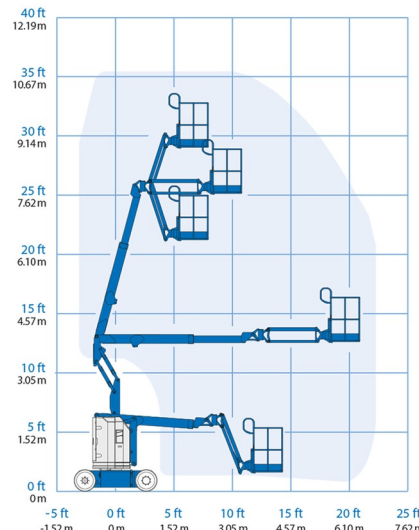

ARTICULATED BOOMS ELECTRIC

GENIE Z30/20NRJ

Hydraulic platforms and scissor lifts

» GENIE Z30/20NRJ

Daily price	€ 145
2 to 4 days	€ 115 /day
Weekly price	€ 400
From 4 weeks	€ 305 /week

Working height	10,80 m
Loading capacity	227 kg
Length	5,31 m
Width	1,19 m
Height	2,00 m
Weight	6450 kg