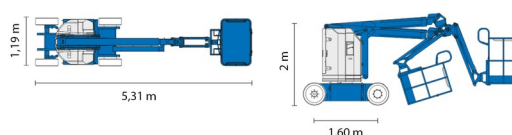

ARTICULATED BOOMS ELECTRIC

GENIE Z30/20NRJ

Hydraulic platforms and scissor lifts

» GENIE Z30/20NRJ

Daily price	€ 145
2 to 4 days	€ 115 /day
Weekly price	€ 400
From 4 weeks	€ 305 /week

Working height	10,80 m
Loading capacity	227 kg
Length	5,31 m
Width	1,19 m
Height	2,00 m
Weight	6450 kg

ACCESSORIES

- Operator - CAT 1

- 1 socket in working platform
- Platform load indoors: 2 persons
- Platform load outdoors: 2 persons
- Battery

With rotating jib.

Consult our website www.dumarent.be for the technical data sheet