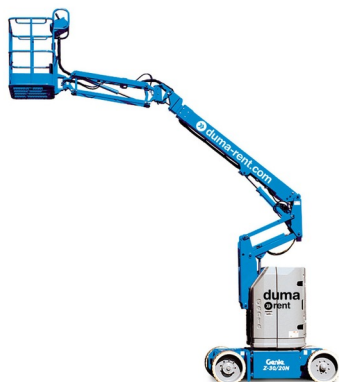

ARTICULATED BOOMS ELECTRIC

GENIE Z30/20NRJ

Hydraulic platforms and scissor lifts

» GENIE Z30/20NRJ

Daily price	€ 145
2 to 4 days	€ 115 /day
Weekly price	€ 400
From 4 weeks	€ 305 /week

Working height	10,80 m
Loading capacity	227 kg
Length	5,31 m
Width	1,19 m
Height	2,00 m
Weight	6450 kg

ACCESSORIES

- Operator - CAT 1

- 1 socket in working platform
- Platform load indoors: 2 persons
- Platform load outdoors: 2 persons
- Battery

With rotating jib.

Consult our website www.dumarent.be for the technical data sheet