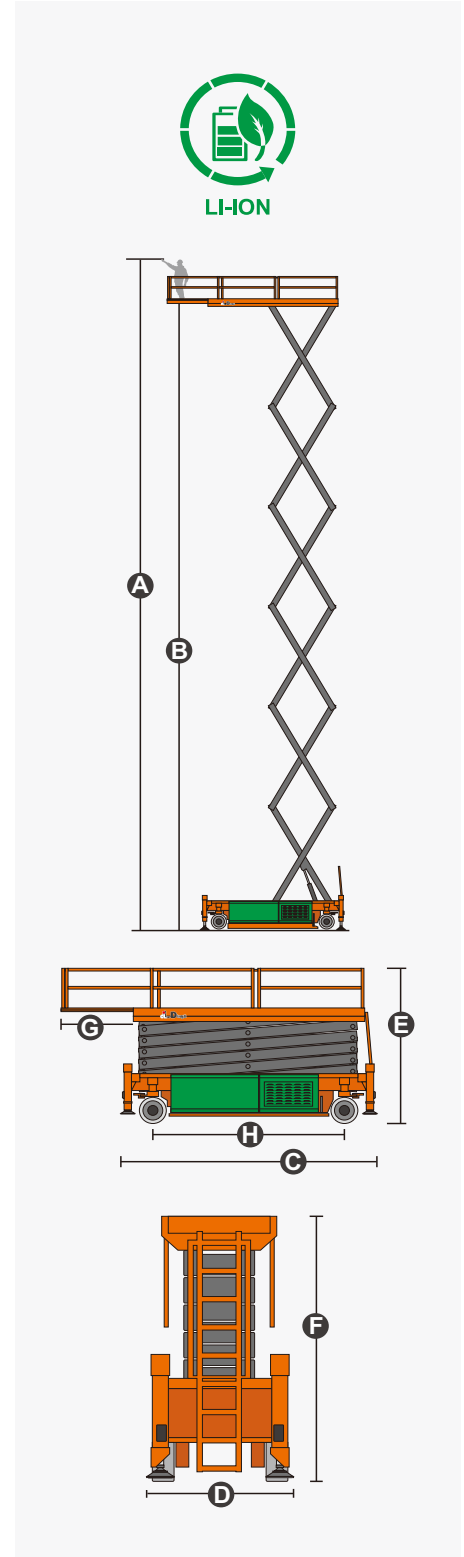

DINGLI

Exceed · New Height

JCPT3214DC

Self-propelled Scissor Lifts

SPECIFICATIONS

Size	Metric	British
Max. Working Height A	32.00m	105ft
Max. Platform Height B	30.00m	98ft 5in
Overall Length C	6.41m	21ft
Overall Width D	1.40m	4ft 7in
Overall Height(Rails Up) E	4.16m	
Overall Height(Rails Down) F	3.17m	10ft 5in
Platform Size(Length×Width)	5.85m×1.20m	19ft 2in×3ft 11in
Platform Extension Size G	1.90m	6ft 3in
Ground Clearance(Stowed/Raised)	0.19m/0.02m	8in/1in
Wheelbase H	4.87m	16ft
Turning Radius(Inside/Outside)	2.60m/3.50m	8ft 6in/11ft 6in
Tyres	28×12-22	28×12-22

Performance		
S.W.L	750kg	1653lb
S.W.L On Extension	750kg	1653lb
Max. Occupants	2	2
Gradeability	30%	30%
Travel Speed(Stowed)	1.5km/h	0.93mph
Travel Speed(Raised)	0.1km/h	0.06mph
Max. Working Slope	1°(0°)	1°(0°)
Up/Down Speed	160/105sec	160/105sec

DINGLI

Exceed · New Height

JCPT3214DC

Self-propelled Scissor Lifts

FEATURES

Standard Items

- Proportional Joystick Controls
- Self-Locking Gates
- One-Way Platform Extension Deck
- Four-Wheel Drive
- Four-Wheel Steering
- Automatic Braking System
- Self-Weight Lowering System
- Tubing Explosion-Proof System
- Onboard Fault Diagnostic System
- Tilt Alarm
- Motion Alarm
- Horn
- Hour Meter
- Charging Protection System
- Flashing LED Beacon
- Foldable Guard Rails
- Drive Enable
- Charging Indicator
- Manual Brake Release
- Lanyard Attachment Point
- Tie-Down And Lifting Points
- Automatic Leveling Hydraulic Outriggers
- Emergency Pump
- Emergency Stop Button
- Platform Load Sense System
- Drivable At Full Height